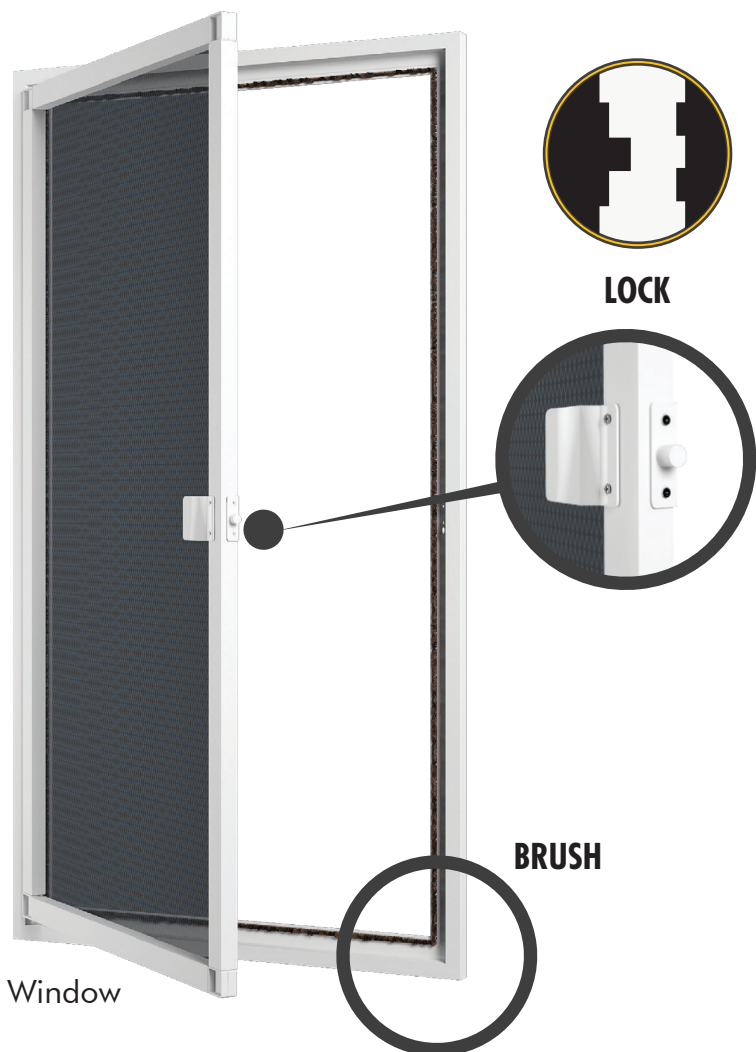

PLISSÉ 7MM

Combining both aesthetics and functionality with its 22mm width our Plissé provides easy installation with its corner plastics and ensures good looking with it's caps. Using high quality polyester mesh durable for every weather condition Magnet or weather pile closing options will provide full isolation. Plissé 7mm has only 7mm bottom guide which means low threshold for hebeschiebe doors and also easy access for wheel chair and people with disabilities. Our latest design allows producers to minimize their aluminium stock because our Plissé 7mm shares same profiles with our regular Plissé it means 1 more aluminium profile and 1 set of different accessories will be enough to make entirely different product.

SLIDING BAR

BRUSH

MAGNET

PLEATED

INSIDE OPENING FLYSCREEN SYSTEM (WINDOW)

The most simple way of protecting your house from insects. You can easily use this system for your windows and if necessary you can adopt it to be outside openable. Thanks to its fire retardant mesh you can use this system for many years safely.

RECOMMENDED SIZES

DIMENSIONS	MIN.	MAX.
WIDTH	40 cm	150 cm
LENGTH	40 cm	230 cm

Different color and wood finishing options

SASH PROFILE 17x25

CASING PROFILE

FIXED FLYSCREEN (WINDOWS)

Traditional way of protecting your windows. You can easily detach and clean it and put it back in its place.