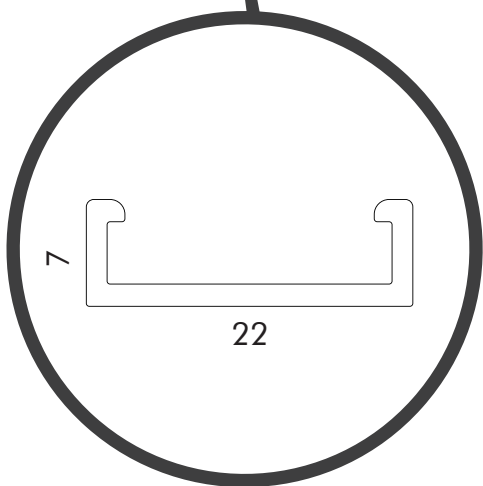

PLISSÉ 7MM

Combining both aesthetics and functionality with its 22mm width our Plissé provides easy installation with its corner plastics and ensures good looking with it's caps. Using high quality polyester mesh durable for every weather condition Magnet or weather pile closing options will provide full isolation. Plissé 7mm has only 7mm bottom guide which means low threshold for hebeschiebe doors and also easy access for wheel chair and people with disabilities. Our latest design allows producers to minimize their aluminium stock because our Plissé 7mm shares same profiles with our regular Plissé it means 1 more aluminium profile and 1 set of different accessories will be enough to make entirely different product.

There are 2 different Plissé 7mm options;

	Width Max	Height Max
1) Horizontal	160cm	300cm
2) Central Opening	320cm	300cm

CASING PROFILE

CORNER FIXING

Different color and wood finishing options

BOTTOM PROFILE

RECOMMENDED SIZES

DIMENSIONS	MIN.	MAX.
WIDTH	40 cm	150 cm
LENGTH	40 cm	230 cm

Different color and wood finishing options

SASH PROFILE 17x25

CASING PROFILE

FIXED FLYSCREEN (WINDOWS)

Traditional way of protecting your windows. You can easily detach and clean it and put it back in its place.

RECOMMENDED SIZES

DIMENSIONS	MIN.	MAX.
WIDTH	40 cm	110 cm
LENGTH	40 cm	160 cm

SASH PROFILE 17x25

FLAT MESH

DETACHABLE SYSTEM

FIXED

Different color and wood finishing options

Window