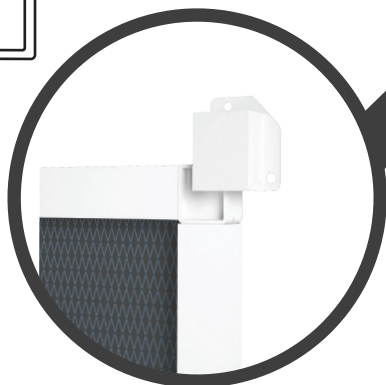

FIXED FLYSCREEN (WINDOWS)

Traditional way of protecting your windows. You can easily detach and clean it and put it back in its place.

RECOMMENDED SIZES

DIMENSIONS	MIN.	MAX.
WIDTH	40 cm	110 cm
LENGTH	40 cm	160 cm

SASH PROFILE 17x25

DETACHABLE SYSTEM

Different color and wood finishing options