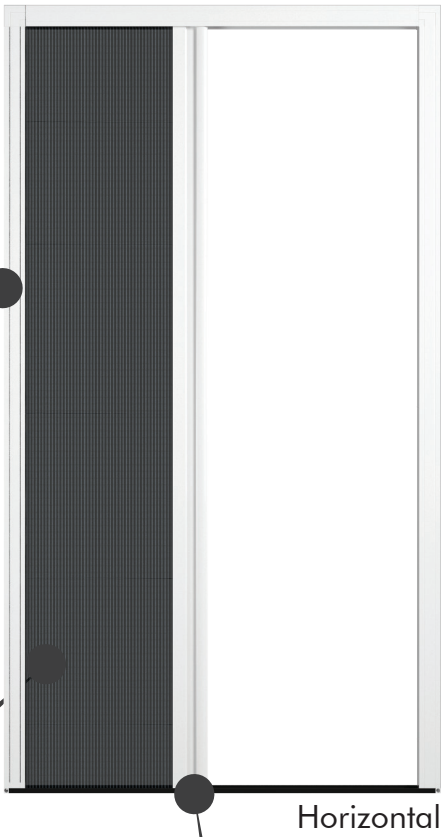

PLISSÉ 7MM

Combining both aesthetics and functionality with its 22mm width our Plissé provides easy installation with its corner plastics and ensures good looking with it's caps. Using high quality polyester mesh durable for every weather condition Magnet or weather pile closing options will provide full isolation. Plissé 7mm has only 7mm bottom guide which means low threshold for hebeschiebe doors and also easy access for wheel chair and people with disabilities. Our latest design allows producers to minimize their aluminium stock because our Plissé 7mm shares same profiles with our regular Plissé it means 1 more aluminium profile and 1 set of different accessories will be enough to make entirely different product.

There are 2 different Plissé 7mm options;

	Width Max	Height Max
1) Horizontal	160cm	300cm
2) Central Opening	320cm	300cm

CASING PROFILE

CORNER FIXING

Different color and wood finishing options

BOTTOM PROFILE

SLIDING BAR

BRUSH

MAGNET

PLEATED

INSIDE OPENING FLYSCREEN SYSTEM (WINDOW)

The most simple way of protecting your house from insects. You can easily use this system for your windows and if necessary you can adopt it to be outside openable. Thanks to its fire retardant mesh you can use this system for many years safely.

RECOMMENDED SIZES

DIMENSIONS	MIN.	MAX.
WIDTH	40 cm	150 cm
LENGTH	40 cm	230 cm

Different color and wood finishing options

SASH PROFILE 17x25

CASING PROFILE

FIXED FLYSCREEN (WINDOWS)

Traditional way of protecting your windows. You can easily detach and clean it and put it back in its place.