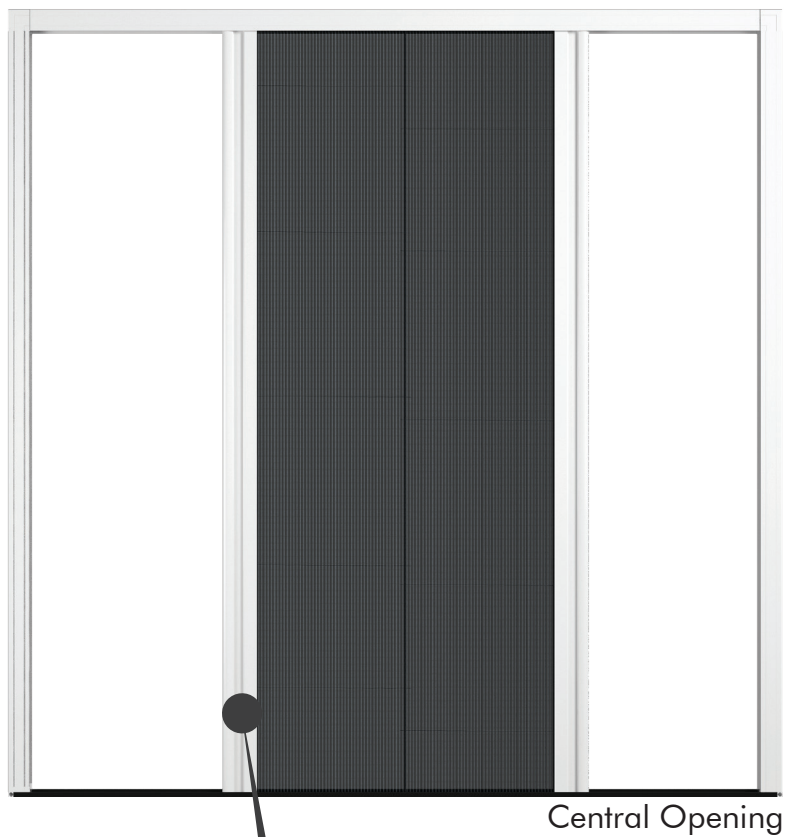

PLISSÉ 7MM

Combining both aesthetics and functionality with its 22mm width our Plissé provides easy installation with its corner plastics and ensures good looking with it's caps. Using high quality polyester mesh durable for every weather condition Magnet or weather pile closing options will provide full isolation. Plissé 7mm has only 7mm bottom guide which means low threshold for hebeschiebe doors and also easy access for wheel chair and people with disabilities. Our latest design allows producers to minimize their aluminium stock because our Plissé 7mm shares same profiles with our regular Plissé it means 1 more aluminium profile and 1 set of different accessories will be enough to make entirely different product.

There are 2 different Plissé 7mm options;

	Width Max	Height Max
1) Horizontal	160cm	300cm
2) Central Opening	320cm	300cm

CASING PROFILE

CORNER FIXING

Different color and wood finishing options

BOTTOM PROFILE

SLIDING BAR

BRUSH

MAGNET

PLEATED

INSIDE OPENING FLYSCREEN SYSTEM (WINDOW)

The most simple way of protecting your house from insects. You can easily use this system for your windows and if necessary you can adopt it to be outside openable. Thanks to its fire retardant mesh you can use this system for many years safely.

RECOMMENDED SIZES

DIMENSIONS	MIN.	MAX.
WIDTH	40 cm	150 cm
LENGTH	40 cm	230 cm

Different color and wood finishing options

SASH PROFILE 17x25

CASING PROFILE

FIXED FLYSCREEN (WINDOWS)

Traditional way of protecting your windows. You can easily detach and clean it and put it back in its place.