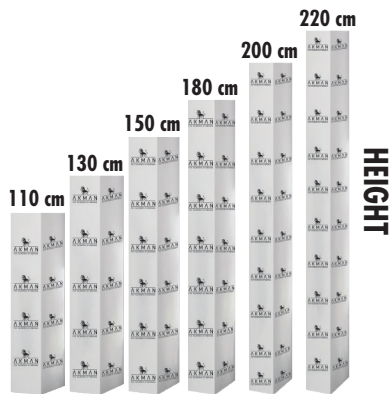

There are 2 different Plissé 7mm options;

	Width Max	Height Max
1) Horizontal	160cm	300cm
2) Central Opening	320cm	300cm

CASING PROFILE

CORNER FIXING

Different color and wood finishing options

BOTTOM PROFILE

RECOMMENDED SIZES

DIMENSIONS	MIN.	MAX.
WIDTH	40 cm	110 cm
LENGTH	40 cm	160 cm

SASH PROFILE 17x25

FLAT MESH

DETACHABLE SYSTEM

FIXED

Different color and wood finishing options

Window

RECOMMENDED SIZES

DIMENSIONS	MIN.	MAX.
WIDTH	40 cm	250 cm
LENGTH	40 cm	230 cm
WIDTH	40 cm	150 cm
LENGTH	40 cm	230 cm

20x40 CASING PROFILE

17x42 SASH PROFILE

MULLION PROFILE 17x25

RESIZEABLE MESH KITS

We can offer ready to install resizable mesh kits for our customers. Each mesh kit is prepared for standart dimension or according to your specific dimensions. They are coming with pvc tape attached, drilled and cords inserted and up-to 20cm resizable so only thing you need to do is cut your aluminiums choose the appropriate mesh kit and resize how much you need according to your finished dimensions and thats all. Your product is ready for installation. You can save both time and labor-force.

KIT SIZES

0-100 CM - WIDTH

* Custom size available upon request

0-160 CM - WIDTH

* Custom size available upon request

MESH WHOLESALE

FLAT MESH

High quality fiberglass fire retardant mesh. Available only grey in 80, 100, 120, 140, 160 and 220 cm wide and 30 meter long.