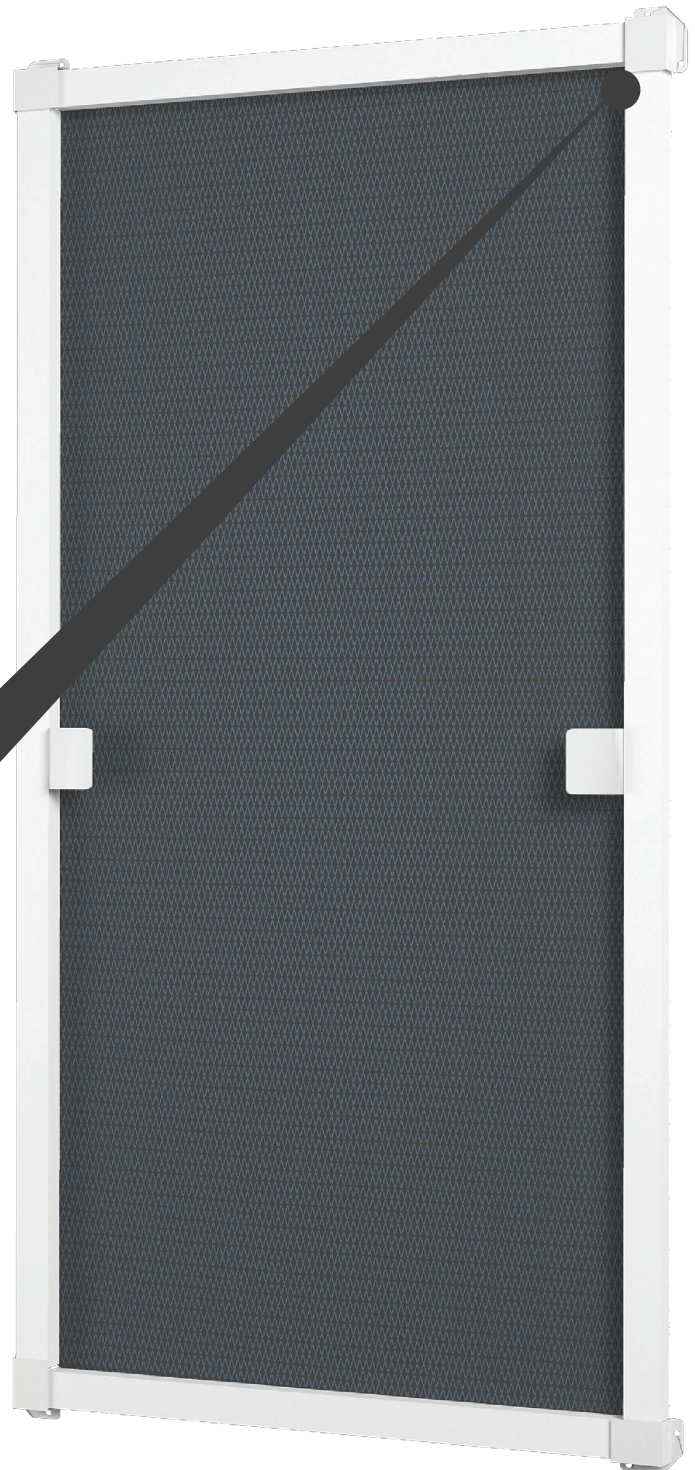

RECOMMENDED SIZES

DIMENSIONS	MIN.	MAX.
WIDTH	40 cm	150 cm
LENGTH	40 cm	230 cm

Different color and wood finishing options

SASH PROFILE 17x25

CASING PROFILE

FIXED FLYSCREEN (WINDOWS)

Traditional way of protecting your windows. You can easily detach and clean it and put it back in its place.

RECOMMENDED SIZES

DIMENSIONS	MIN.	MAX.
WIDTH	40 cm	110 cm
LENGTH	40 cm	160 cm

SASH PROFILE 17x25

FLAT MESH

DETACHABLE SYSTEM

FIXED

Different color and wood finishing options

Window

OUTSIDE OPENING FLYSCREEN SYSTEM (DOOR)

The most simple way of protecting your house from insects. This system using a 20x40 profile for casing and 17x25 bigger profiles compared to similar window systems to ensure stability for bigger openings. Thanks to its fire retardant mesh you can use this system for many years safely.