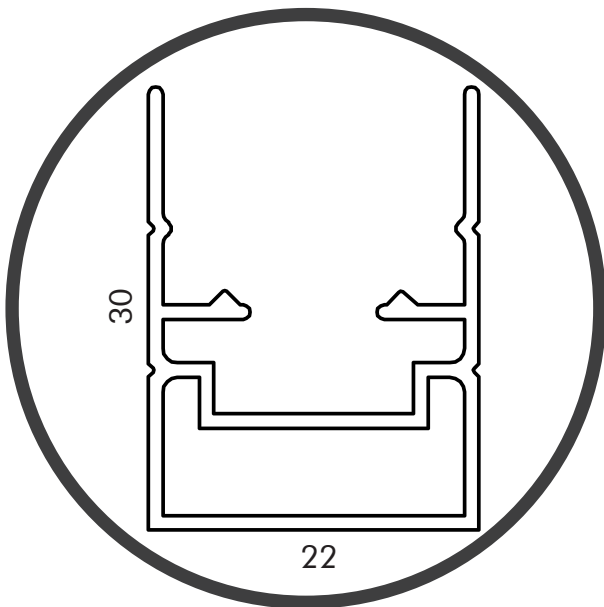

PLISSÉ

Combining both aesthetic and functionality with its 22mm width. Our Plissé provides easy installation with its corner plastics and ensures good looking with its caps. Using high quality polyester mesh durable for every weather conditions. Magnet or weather pile closing options will provide full isolation. Our plissé requires only 2 profiles. 1 profile for casing and 2nd profile for sliding bar this is very important to minimize your aluminium stocks.

There are 4 different Plissé options;

	Width Max	Height Max
1) Vertical	160cm	150cm
2) Horizontal	160cm	300cm
3) Double	320cm	300cm
4) Central Opening	320cm	300cm

CASING PROFILE

CORNER CAP DETAIL

Different color and wood finishing options

There are 2 different Plissé 7mm options;

	Width Max	Height Max
1) Horizontal	160cm	300cm
2) Central Opening	320cm	300cm

CASING PROFILE

CORNER FIXING

Different color and wood finishing options

BOTTOM PROFILE

RECOMMENDED SIZES

DIMENSIONS	MIN.	MAX.
WIDTH	40 cm	110 cm
LENGTH	40 cm	160 cm

SASH PROFILE 17x25

FLAT MESH

DETACHABLE SYSTEM

FIXED

Different color and wood finishing options

Window