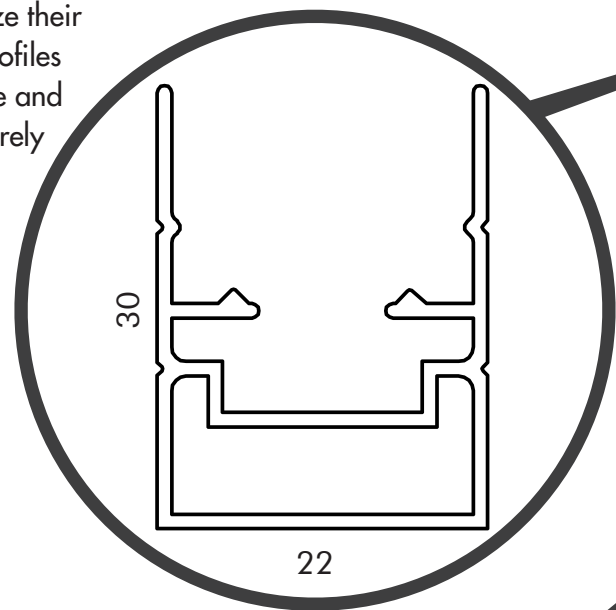

There are 4 different Plissé options;

	Width Max	Height Max
1) Vertical	160cm	150cm
2) Horizontal	160cm	300cm
3) Double	320cm	300cm
4) Central Opening	320cm	300cm

CASING PROFILE

CORNER CAP DETAIL

Different color and wood finishing options

Horizontal

Double

BRUSH

MAGNET

PLEATED

Vertical

Central Opening

SLIDING BAR

PLISSÉ 7MM

Combining both aesthetics and functionality with its 22mm width our Plissé provides easy installation with its corner plastics and ensures good looking with it's caps. Using high quality polyester mesh durable for every weather condition Magnet or weather pile closing options will provide full isolation. Plissé 7mm has only 7mm bottom guide which means low threshold for hebeschiebe doors and also easy access for wheel chair and people with disabilities. Our latest design allows producers to minimize their aluminium stock because our Plissé 7mm shares same profiles with our regular Plissé it means 1 more aluminium profile and 1 set of different accessories will be enough to make entirely different product.

There are 2 different Plissé 7mm options;

	Width Max	Height Max
1) Horizontal	160cm	300cm
2) Central Opening	320cm	300cm

CASING PROFILE

CORNER FIXING

Different color and wood finishing options

BOTTOM PROFILE