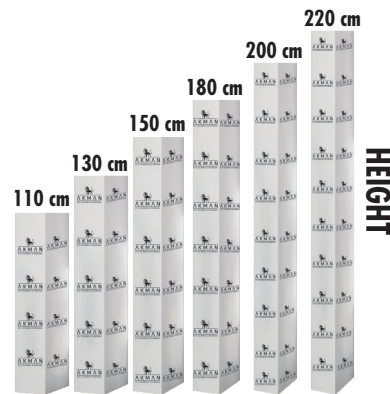

RECOMMENDED SIZES

DIMENSIONS	MIN.	MAX.
WIDTH	40 cm	150 cm
LENGTH	40 cm	230 cm

Different color and wood finishing options

SASH PROFILE 17x25

CASING PROFILE

FIXED FLYSCREEN (WINDOWS)

Traditional way of protecting your windows. You can easily detach and clean it and put it back in its place.

RECOMMENDED SIZES

DIMENSIONS	MIN.	MAX.
WIDTH	40 cm	110 cm
LENGTH	40 cm	160 cm

SASH PROFILE 17x25

FLAT MESH

DETACHABLE SYSTEM

FIXED

Different color and wood finishing options

Window

RECOMMENDED SIZES

DIMENSIONS	MIN.	MAX.
WIDTH	40 cm	250 cm
LENGTH	40 cm	230 cm
WIDTH	40 cm	150 cm
LENGTH	40 cm	230 cm

20x40 CASING PROFILE

17x42 SASH PROFILE

MULLION PROFILE 17x25

RESIZEABLE MESH KITS

We can offer ready to install resizable mesh kits for our customers. Each mesh kit is prepared for standart dimension or according to your specific dimensions. They are coming with pvc tape attached, drilled and cords inserted and up-to 20cm resizable so only thing you need to do is cut your aluminiums choose the appropriate mesh kit and resize how much you need according to your finished dimensions and thats all. Your product is ready for installation. You can save both time and labor-force.

KIT SIZES

0-100 CM - WIDTH

* Custom size available upon request

0-160 CM - WIDTH

* Custom size available upon request

MESH WHOLESALE

FLAT MESH

High quality fiberglass fire retardant mesh. Available only grey in 80, 100, 120, 140, 160 and 220 cm wide and 30 meter long.